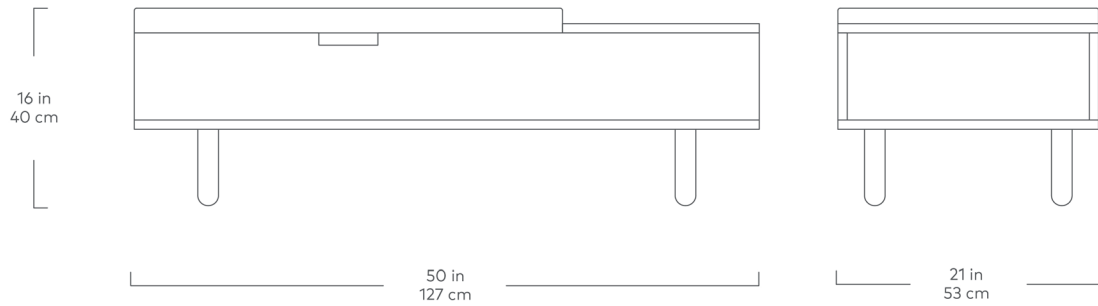

Mimico Storage Ottoman

- Protective, clear coat finish.
- Non-marking leveler feet can be adjusted for stability on uneven floor surfaces.
- CARB (California Air Resources Board) Phase II compliant. Clear coat finish on all dowels.
- Wood is a natural material, with variations in grain pattern and colour that make each design unique.

Gus*